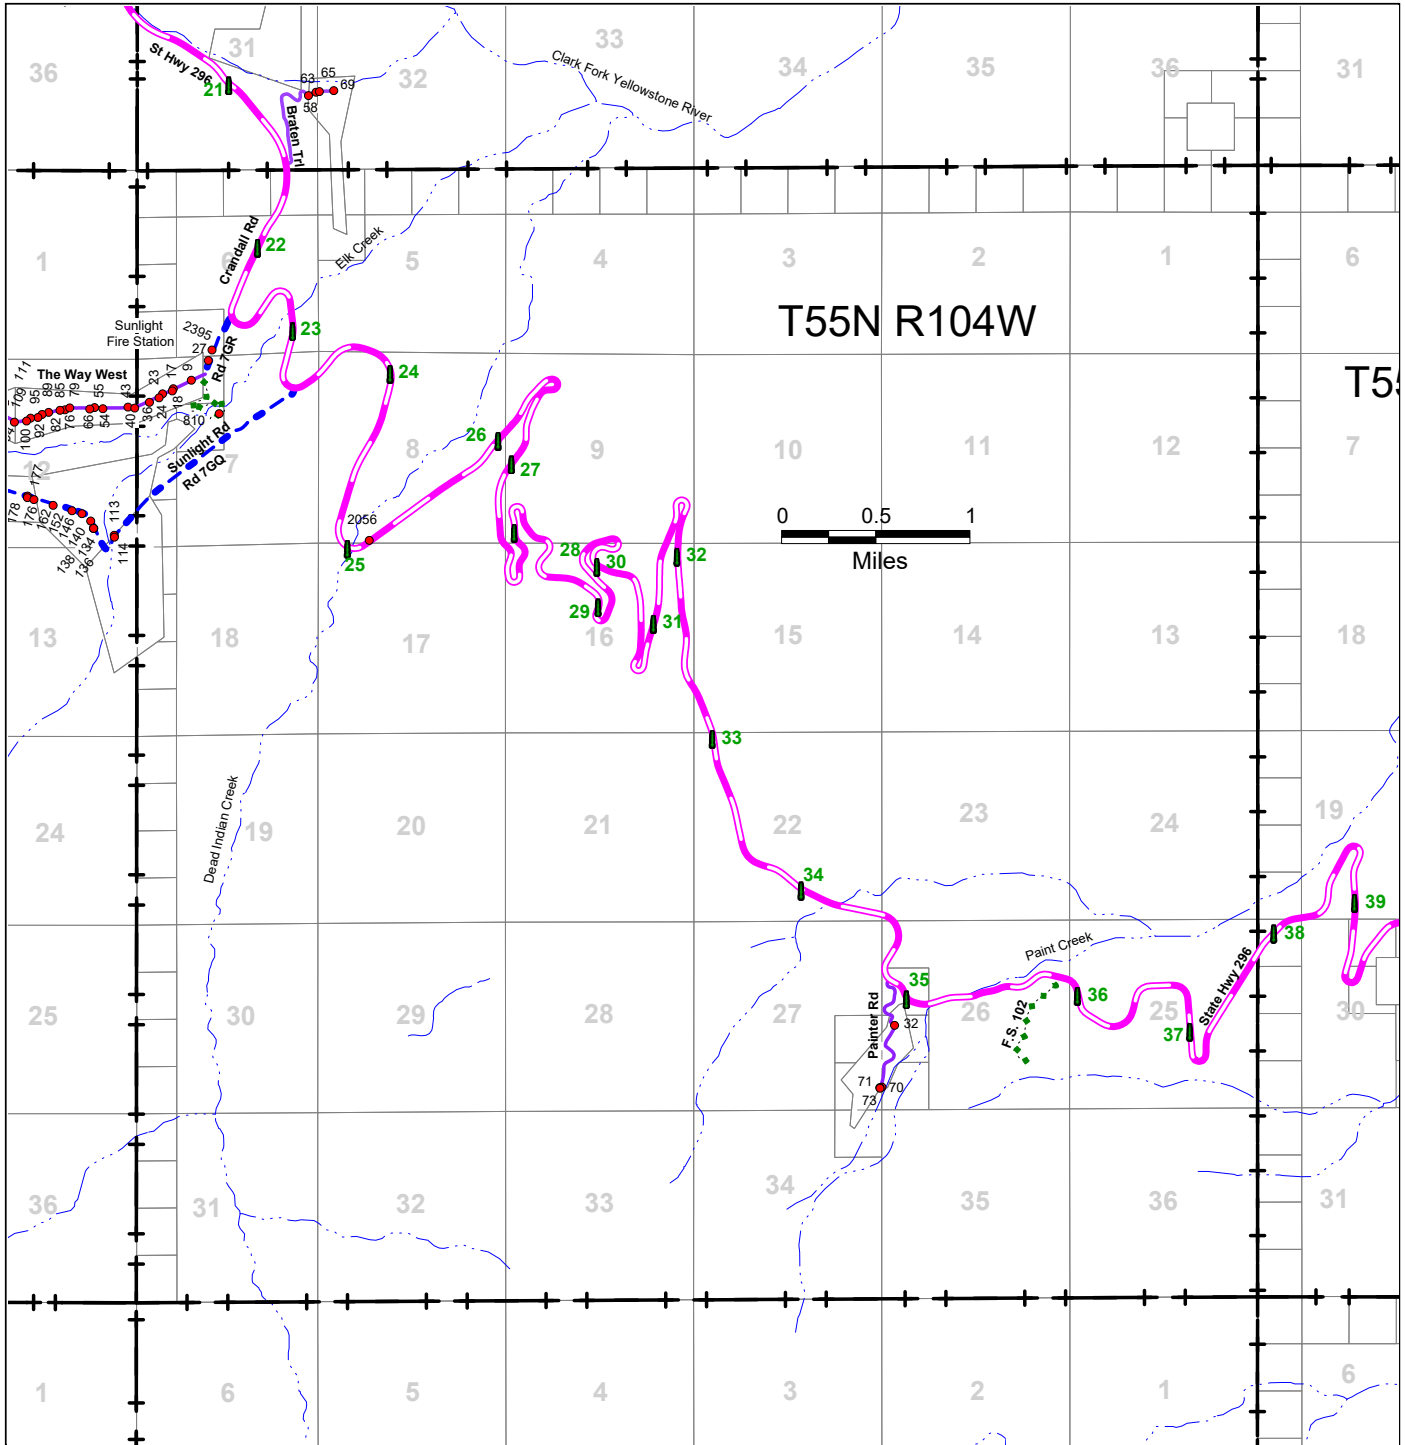

# T55N R104W

# 55104

PAGE REFERENCE:

|       |       |       |
|-------|-------|-------|
| 56105 | 56104 | 56103 |
| 55105 | 55104 | 55103 |
| N/A   | 54104 | 54103 |

This map is for informational purposes only. The location and extent of roads, accesses, and property lines depicted hereon do not guarantee legal right of passage, ingress and egress, or property boundaries.

- County Maintained
  - Chip Sealed
  - Dirt (various grades)
- State Maintained
  - Chip Sealed
- Forest Service Maintained
  - Dirt (various grades)
- Private Road
  - various surfaces

Cross Reference Road List:  
 Crandall Rd = St Hwy 296; Chief Joseph Scenic Hwy  
 Sunlight Rd = Rd 7GQ

114 = State Highway Mile Post Numbers